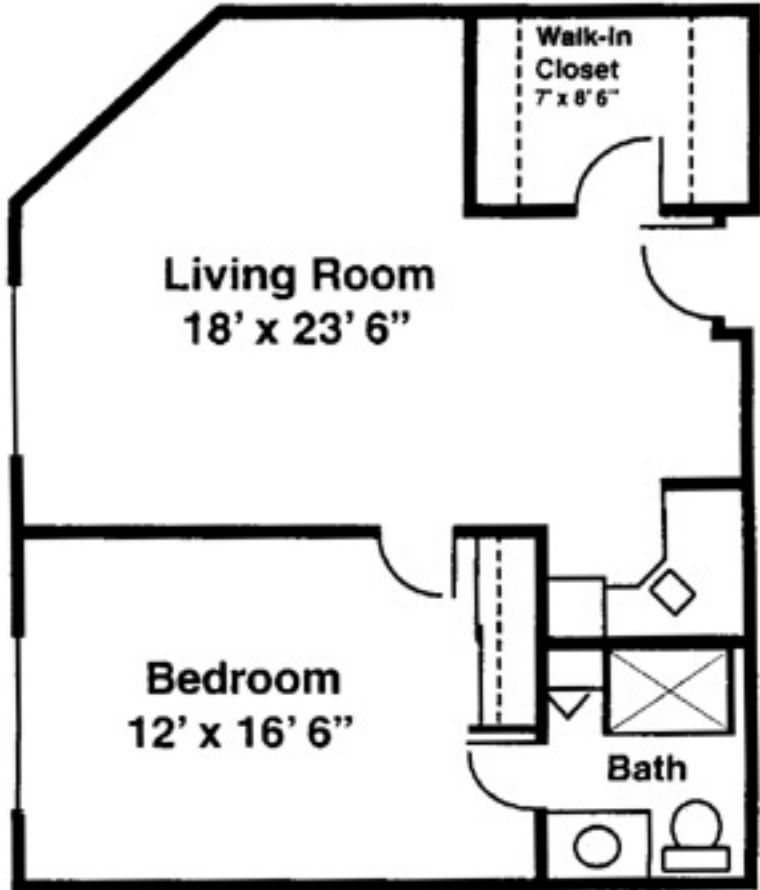

Studio Deluxe
24' x 30'

Studio Deluxe
(404 sq. ft.)

Studio
16' x 24'

Studio
(513 sq. ft.)

Bedroom
12' x 15'

Living Room
11' 6" x 24'

Bath

**Walk-In
Closet**
5' 10" x 7' 3"

One Bedroom - Plan D
(583 sq. ft.)

Bedroom
12' x 17' 3"

Living Room
11' 6" x 24'

Bath

**Walk-In
Closet**
5' 10" x 7' 3"

One Bedroom - Plan C
(608 sq. ft.)

**One Bedroom Deluxe - Plan E
(731 sq. ft.)**

**One Bedroom Deluxe - Plan G
(739 sq. ft.)**

Studio
21' x 24'

11' 7" x 9' 6"

Alcove
(739 sq. ft.)

**Two Bedroom Deluxe
(1,011 sq. ft.)**