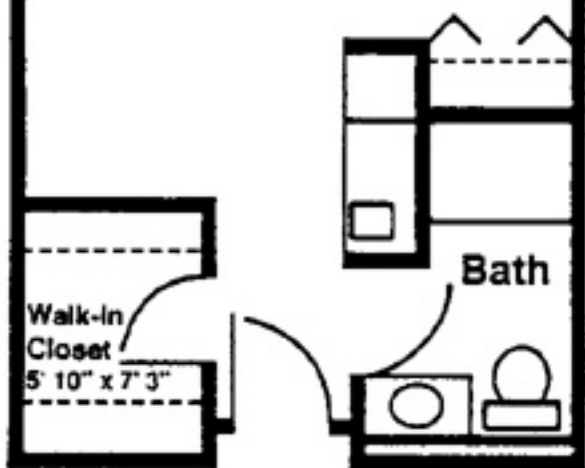

Studio Deluxe
24' x 30'

Studio Deluxe
(404 sq. ft.)

Studio
16' x 24'

Studio
(513 sq. ft.)

Bedroom
12' x 15'

Living Room
11' 6" x 24'

Bath

**Walk-In
Closet**
5' 10" x 7' 3"

One Bedroom - Plan D
(583 sq. ft.)

Bedroom
12' x 17' 3"

Living Room
11' 6" x 24'

Bath

**Walk-In
Closet**
5' 10" x 7' 3"

One Bedroom - Plan C
(608 sq. ft.)

**One Bedroom Deluxe - Plan E
(731 sq. ft.)**

**One Bedroom Deluxe - Plan G
(739 sq. ft.)**

Studio
21' x 24'

11' 7" x 9' 6"

Alcove
(739 sq. ft.)

**Two Bedroom Deluxe
(1,011 sq. ft.)**