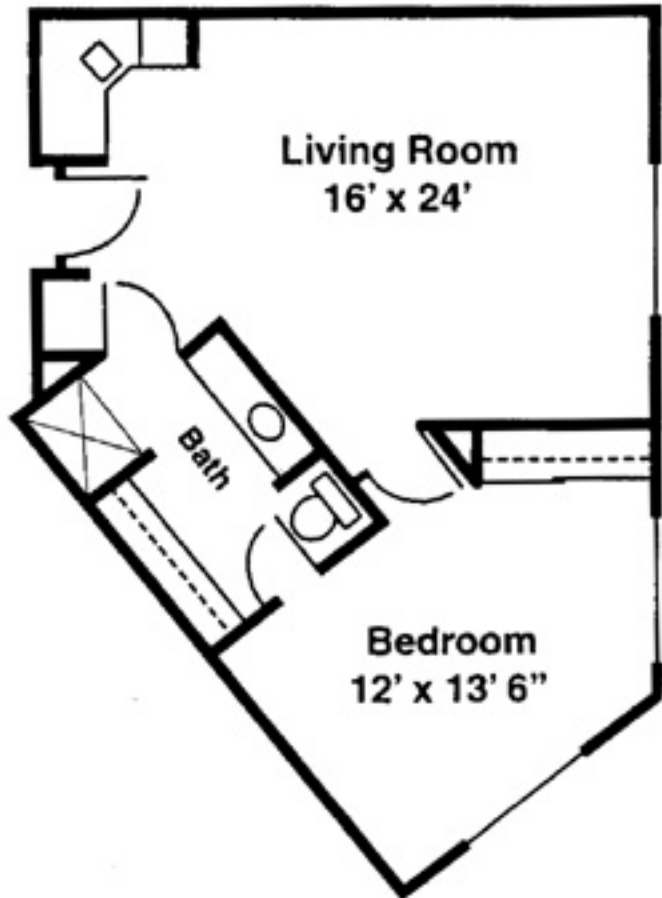

Studio Deluxe
24' x 30'

Studio Deluxe
(404 sq. ft.)

Studio
16' x 24'

Studio
(513 sq. ft.)

Bedroom
12' x 15'

Living Room
11' 6" x 24'

Bath

**Walk-In
Closet**
5' 10" x 7' 3"

One Bedroom - Plan D
(583 sq. ft.)

Bedroom
12' x 17' 3"

Living Room
11' 6" x 24'

Bath

**Walk-In
Closet**
5' 10" x 7' 3"

One Bedroom - Plan C
(608 sq. ft.)

**One Bedroom Deluxe - Plan E
(731 sq. ft.)**

**One Bedroom Deluxe - Plan G
(739 sq. ft.)**

Studio
21' x 24'

11' 7" x 9' 6"

Alcove
(739 sq. ft.)

**Two Bedroom Deluxe
(1,011 sq. ft.)**