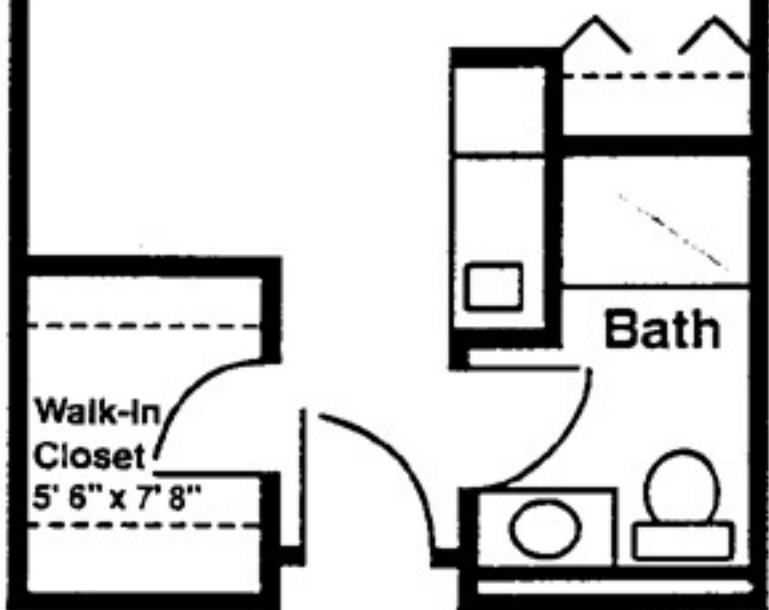

Studio Deluxe
24' x 30'

Studio Deluxe
(404 sq. ft.)

Studio
16' x 24'

Studio
(513 sq. ft.)

Bedroom
12' x 15'

Living Room
11' 6" x 24'

Bath

**Walk-In
Closet**
5' 10" x 7' 3"

One Bedroom - Plan D
(583 sq. ft.)

Bedroom
12' x 17' 3"

Living Room
11' 6" x 24'

Bath

**Walk-In
Closet**
5' 10" x 7' 3"

One Bedroom - Plan C
(608 sq. ft.)

**One Bedroom Deluxe - Plan E
(731 sq. ft.)**

**One Bedroom Deluxe - Plan G
(739 sq. ft.)**

Studio
21' x 24'

11' 7" x 9' 6"

Alcove
(739 sq. ft.)

**Two Bedroom Deluxe
(1,011 sq. ft.)**